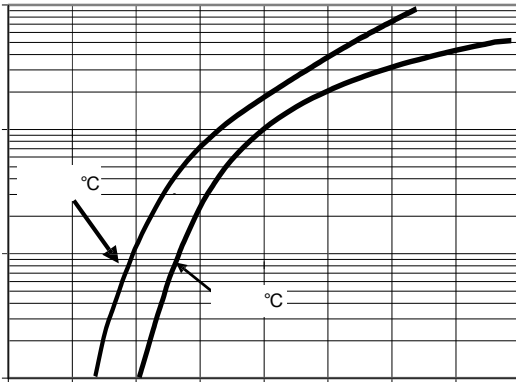

RATINGS AND CHARACTERISTICS CURVES (TA = 25 °C unless otherwise noted)

PACKAGE OUTLINE DIMENSIONS

TSR40L45CT

TSR40L45CTF

23-NOV-2017

Marking Information

K : ' 7cadUbnfig' hf UXYaUf_
3 U R G X F W 765 L45CT or TSR40L45CTF
3 ' & L Q I R U P D W L R Q