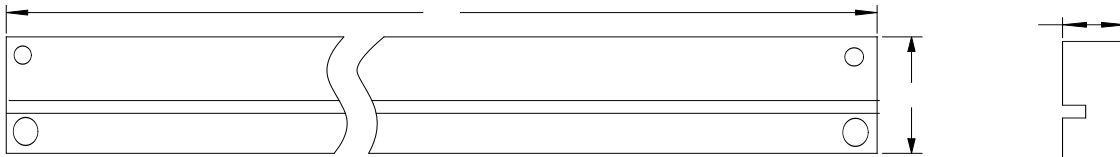

Packaging Information

7XEH 'LPHQVLRQV

,QVLGH %R[

2XWVLGH %R[