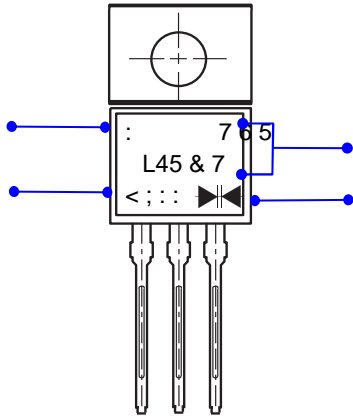

RATINGS AND CHARACTERISTICS CURVES (TA = 25 °C unless otherwise noted)

PACKAGE OUTLINE DIMENSIONS

TSR40L45CT

TSR40L45CTF

23-NOV-2017

Marking Information

K : ' 7cadUbnfig' hf UXYaUf_
3 U R G X F W 765 L45CT or TSR40L45CTF
3 ' & L Q I R U P D W L R Q

Packaging Information

7XEH 'LPHQVLRQV

,QVLGH %R[

2XWVLGH %R[

Packaging Information

12	81,	7XEH 'LPHQVLRQV			,QVLGH %R[2XWVLGH %R[
6L]H	PP	\$	%	&	/	:	+	/	:	+
47<	3&6	3&6 7XEH			6PDO SHVWDJH3&6 WXEWRWDO			3&6 FDUWRWDO		
1RWH	7ROHUDQFHPP" PP			PP" PP			PP" PP			