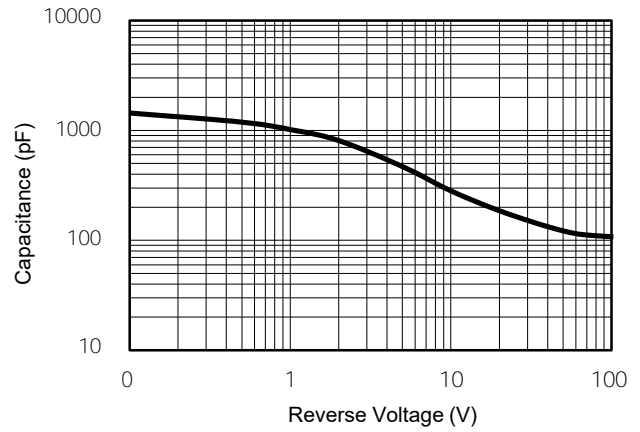

RATINGS AND CHARACTERISTICS CURVES (TA = 25 °C unless otherwise noted)

PACKAGE OUTLINE DIMENSIONS

TSR40L45CT

TSR40L45CTF

23-NOV-2017

Marking Information

K : ' 7cadUbnfig' hf UXYaUf_
3 U R G X F W 765 L45CT or TSR40L45CTF
3 ' & L Q I R U P D W L R Q