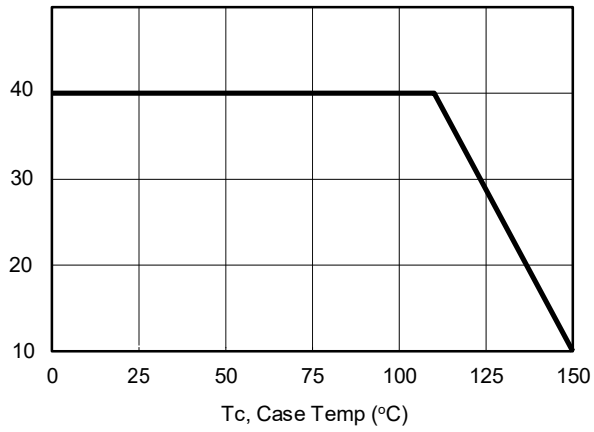

RATINGS AND CHARACTERISTICS CURVES (TA = 25 °C unless otherwise noted)

PACKAGE OUTLINE DIMENSIONS

TSR40L45CT

TSR40L45CTF

23-NOV-2017

Marking Information

K : ' 7cadUbnfig' hf UXYaUf_
3 U R G X F W 765 L45CT or TSR40L45CTF
3 ' & L Q I R U P D W L R Q