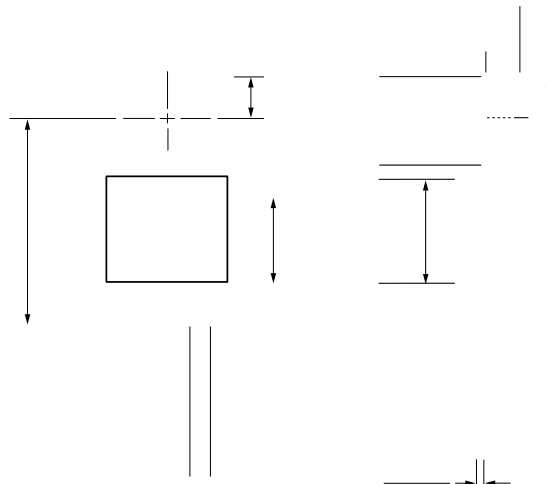

RATINGS AND CHARACTERISTICS CURVES (TA = 25 °C unless otherwise noted)

PACKAGE OUTLINE DIMENSIONS

TSR40L45CT

TSR40L45CTF

23-NOV-2017

Marking Information

K : ' 7cadUbnfig' hf UXYaUf_
3 U R G X F W 765 L45CT or TSR40L45CTF
3 ' & L Q I R U P D W L R Q