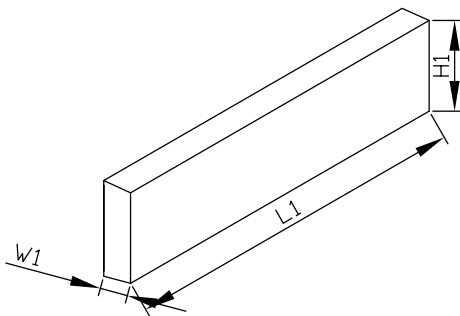

Packaging Information

12	81,	7XEH 'LPHQVLRQV			,QVLGH %R[			2XWVLGH %R[		
6L]H	PP	$	%	&	/	:	+	/	:	+
47<	3&6	3&6 7XEH			6PDO SHVWDJH3&6 WXEWRWDO			3&6 FDUWRWDO		
1RWH	7ROHUDQFHPP" PP			PP" PP			PP" PP