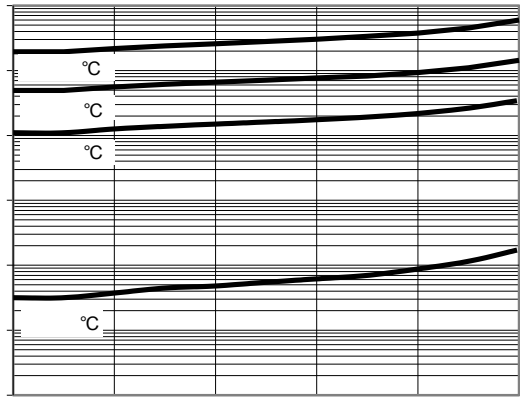

RATINGS AND CHARACTERISTICS CURVES (TA = 25 °C unless otherwise noted)

PACKAGE OUTLINE DIMENSIONS

TSR40L45CT

TSR40L45CTF

23-NOV-2017

Marking Information

K : ' 7cadUbnfig' hf UXYaUf_
3 U R G X F W 765 L45CT or TSR40L45CTF
3 ' & L Q I R U P D W L R Q